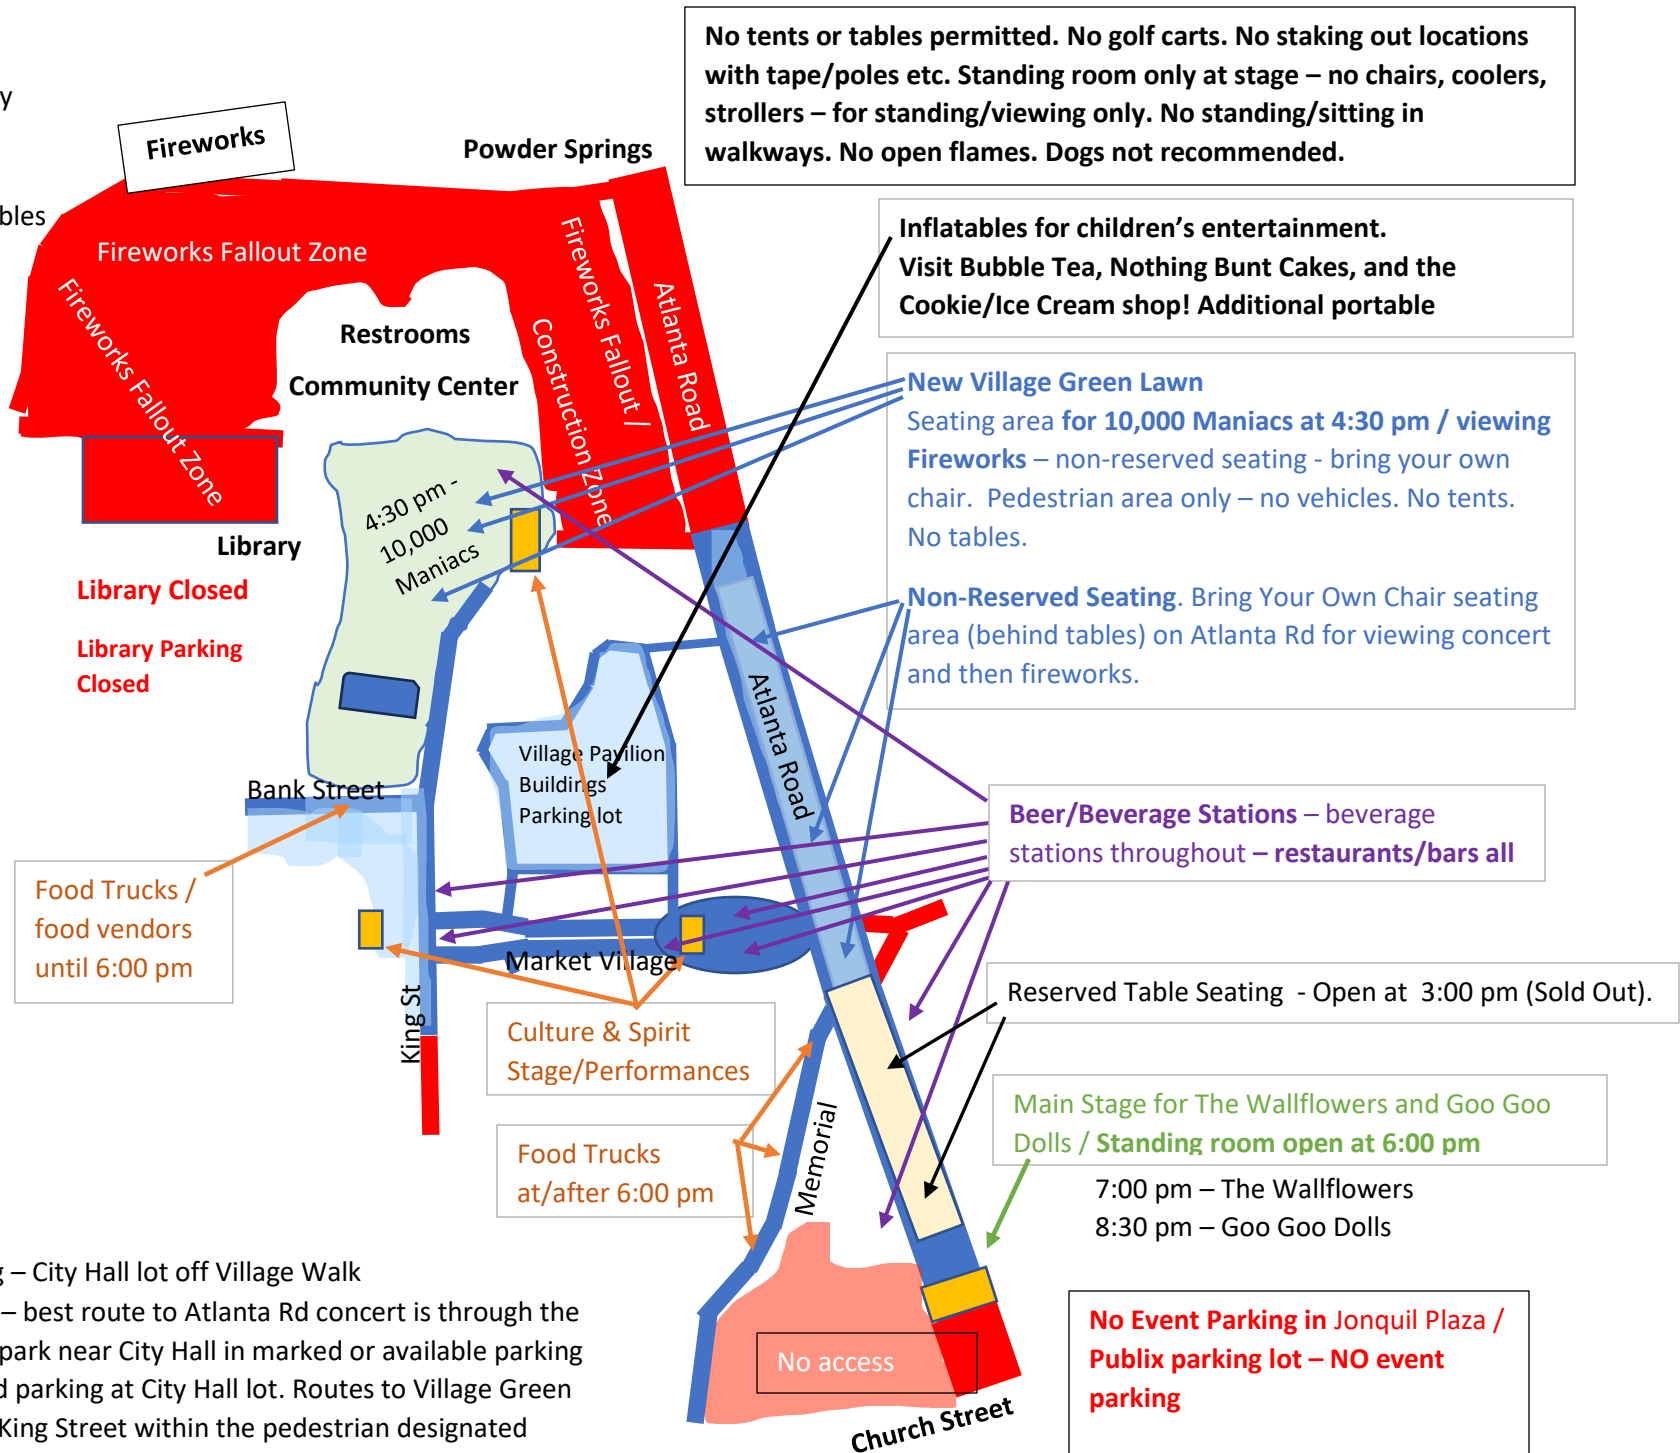

Legend

Blue – Pedestrian only

Red – NO access

Cream – Reserved Tables

- Handicap Parking – City Hall lot off Village Walk
- Handicap Access – best route to Atlanta Rd concert is through the Market Village – park near City Hall in marked or available parking or special marked parking at City Hall lot. Routes to Village Green area/stage is via King Street within the pedestrian designated areas.