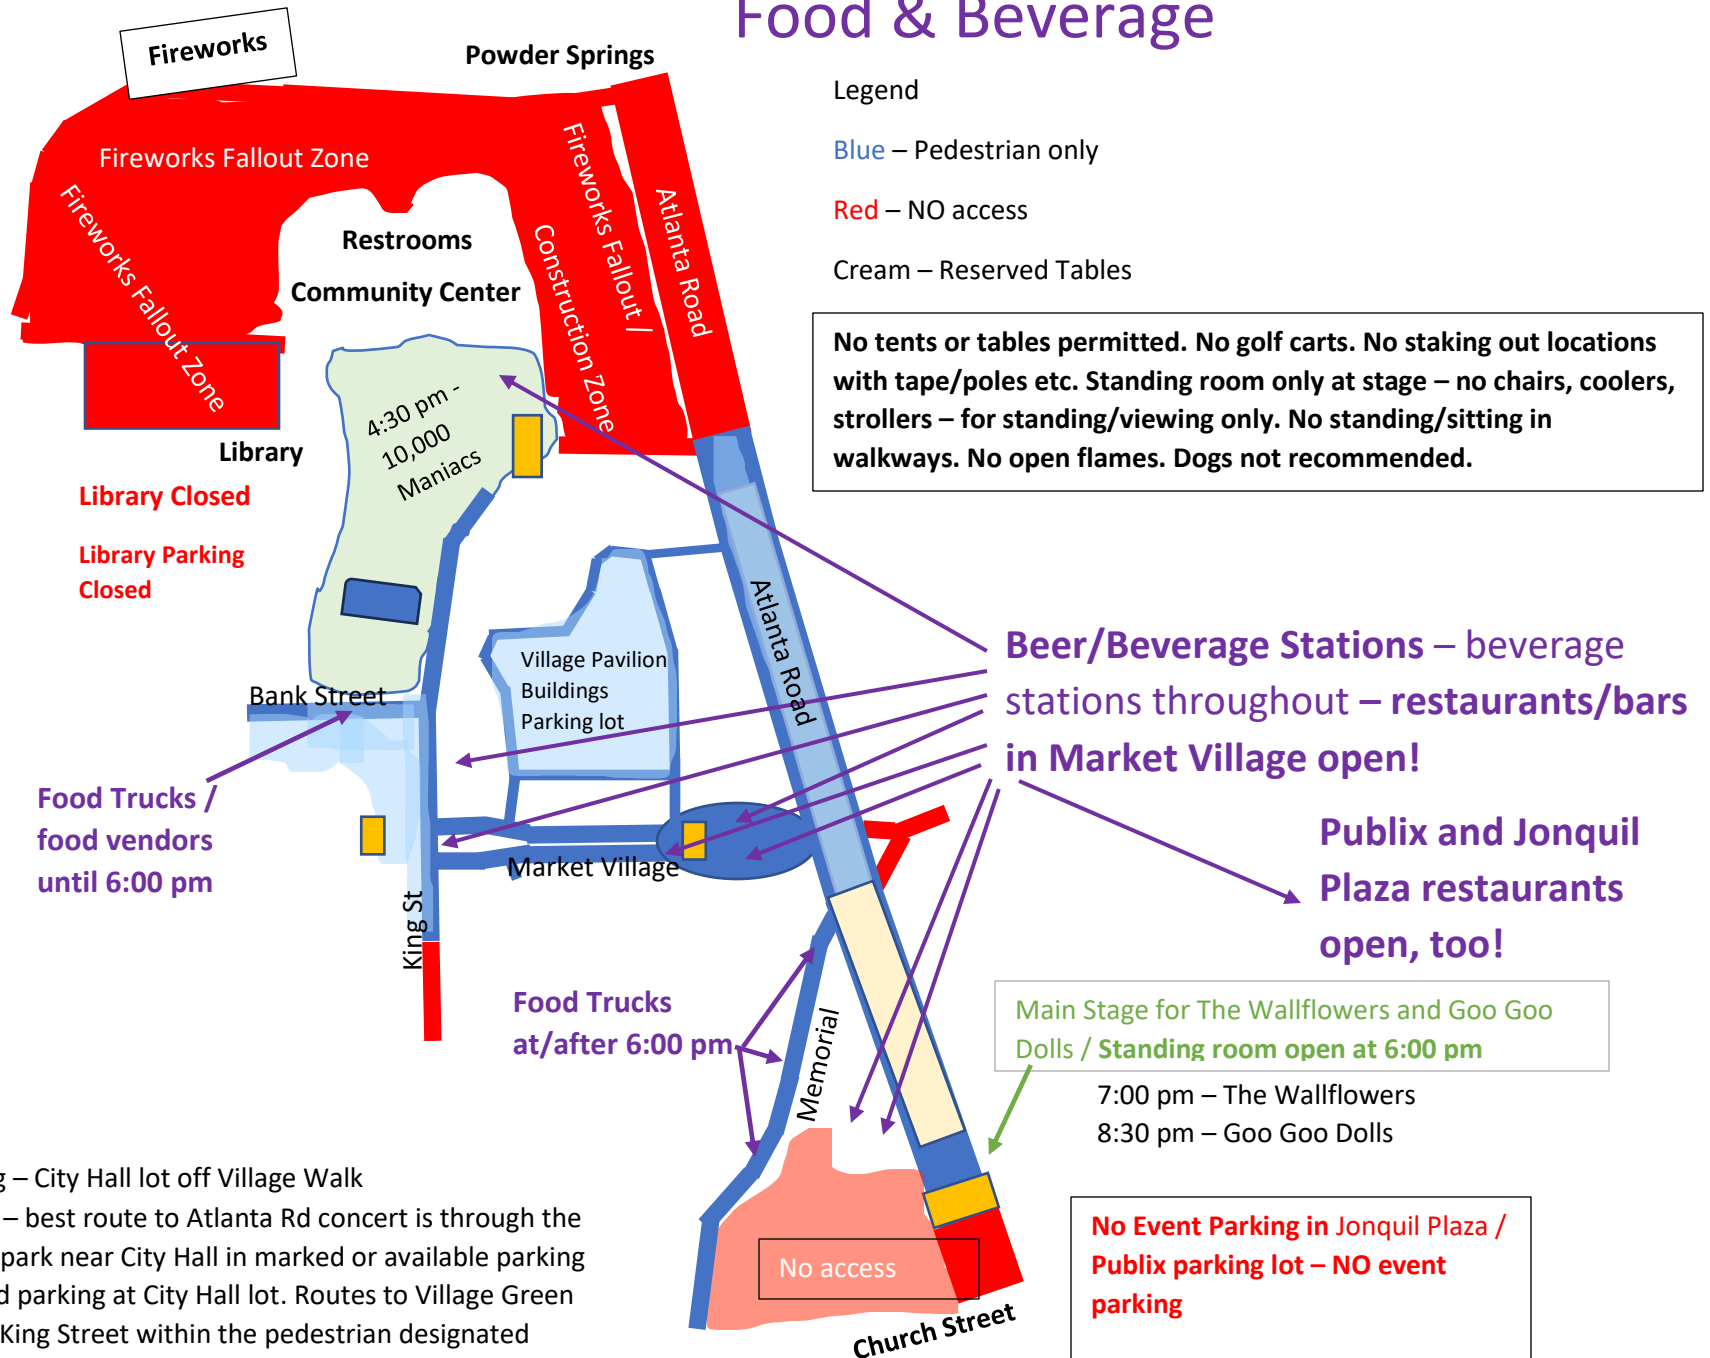

# Food & Beverage

- Handicap Parking – City Hall lot off Village Walk
- Handicap Access – best route to Atlanta Rd concert is through the Market Village – park near City Hall in marked or available parking or special marked parking at City Hall lot. Routes to Village Green area/stage is via King Street within the pedestrian designated areas.