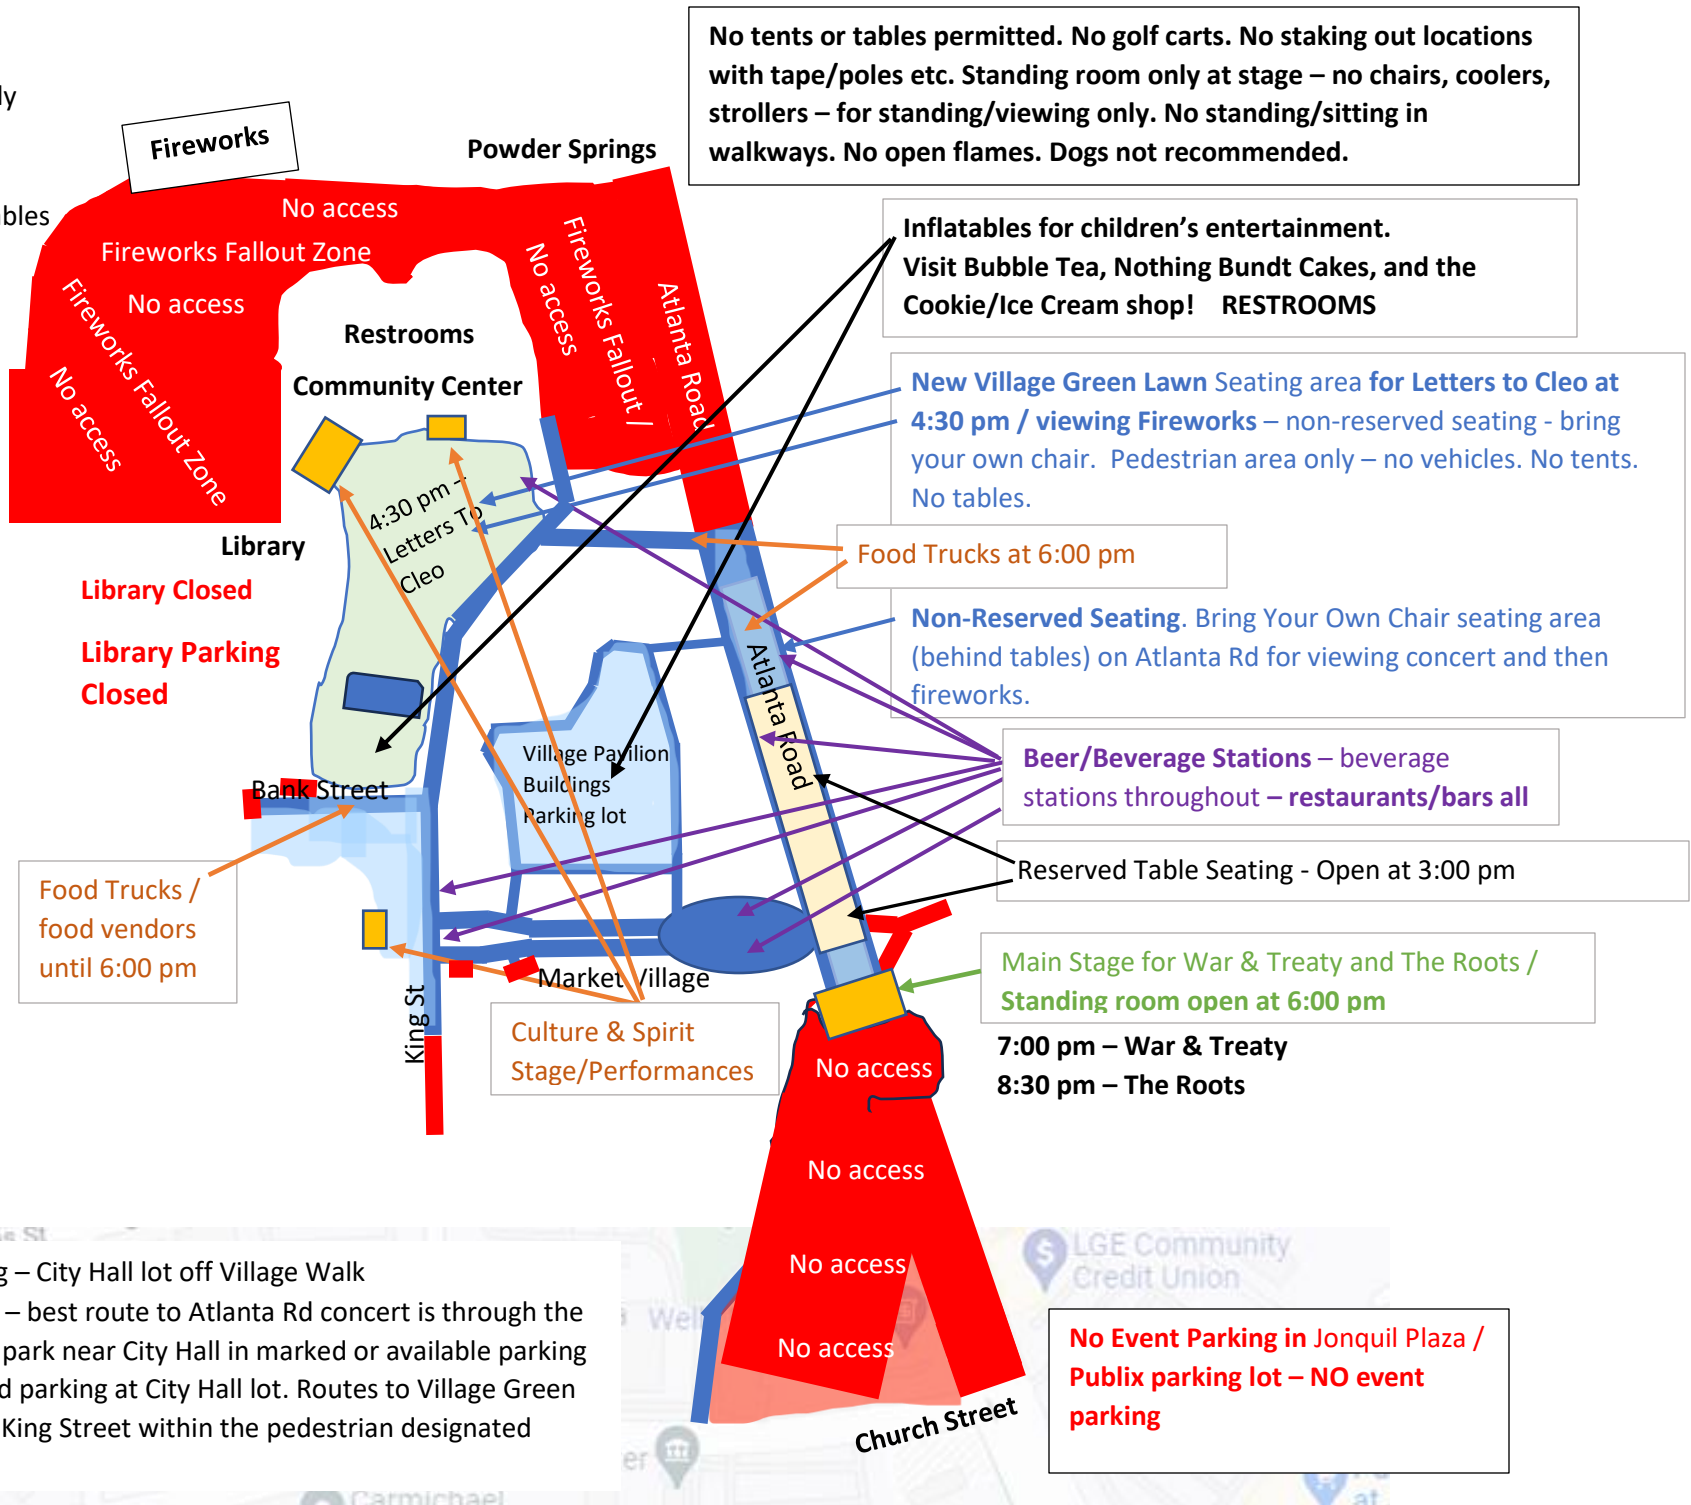

Legend

Blue – Pedestrian only

Red – NO access

Cream – Reserved Tables

- Handicap Parking – City Hall lot off Village Walk
- Handicap Access – best route to Atlanta Rd concert is through the Market Village – park near City Hall in marked or available parking or special marked parking at City Hall lot. Routes to Village Green area/stage is via King Street within the pedestrian designated areas.