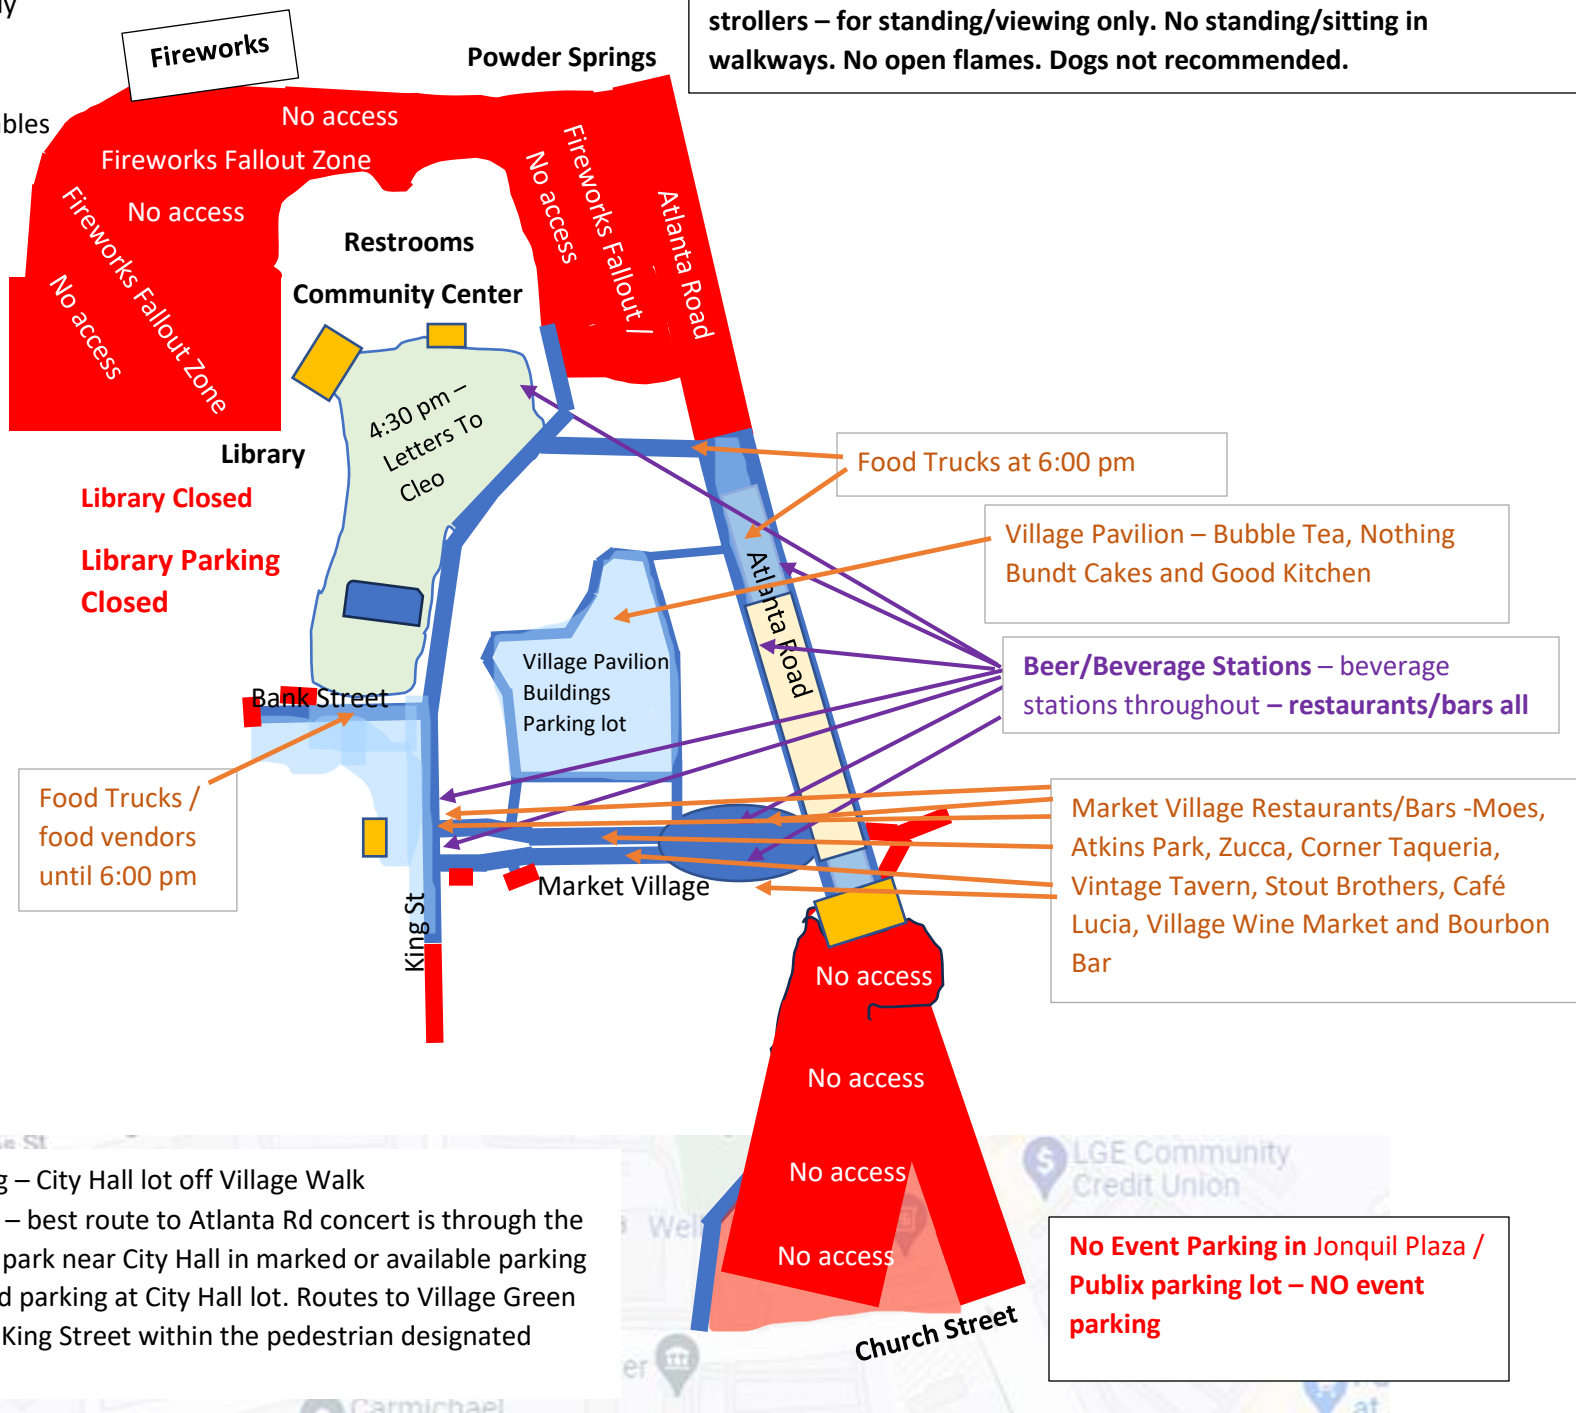

Legend

Blue – Pedestrian only

Red – NO access

Cream – Reserved Tables

No tents or tables permitted. No golf carts. No staking out locations with tape/poles etc. Standing room only at stage – no chairs, coolers, strollers – for standing/viewing only. No standing/sitting in walkways. No open flames. Dogs not recommended.

- Handicap Parking – City Hall lot off Village Walk
- Handicap Access – best route to Atlanta Rd concert is through the Market Village – park near City Hall in marked or available parking or special marked parking at City Hall lot. Routes to Village Green area/stage is via King Street within the pedestrian designated areas.

No Event Parking in Jonquil Plaza / Publix parking lot – NO event parking