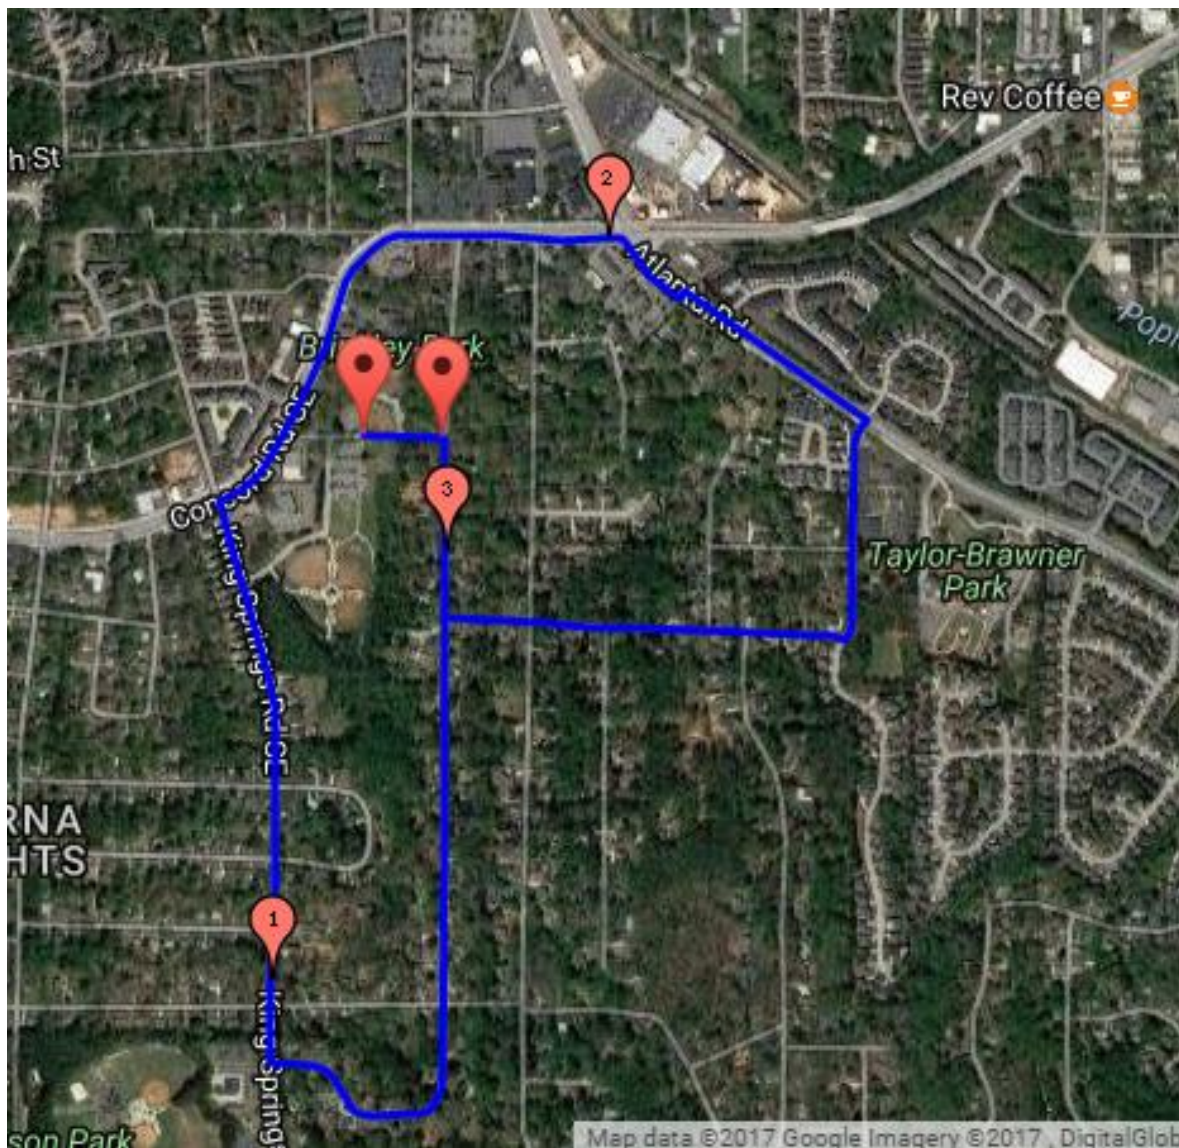

## Smyrna 5K Route #1

Distance: 3.1315 miles

- **START**- Brinkley Park
- Legion Dr to Dunn St
- Right on Dunn St
- Left on Danielle Dr
- Right on Lee St
- Left on Forrest Dr
- Forrest Dr turns into Pinetree Dr
- Right Collier Dr
- Right Atlanta Rd
- Right into Brawner Hall (path alongside Atlanta Rd)
- Left onto Atlanta Rd
- Left on Collier Dr
- Right on Dunn St.
- Go past Legion Dr., **ENDS** on Dunn St

## Smyrna 5k Route #2

Distance: 3.1125 miles

- **START**- Brinkley Park
- Legion Dr to Dunn St
- Right on Kings Springs Rd
- Right on Concord Rd
- Right on Atlanta Rd
- Right on Collier Dr.
- Right on Dunn St
- Left on Legion Dr. - **END**

### Smyrna 5k Route #3

Distance: 3.1082 miles

- **START**- Village Green Cir
- Right on Atlanta Rd
- Turn around Rondak Cir.
- **END**- Village Green Cir/Atlanta Rd