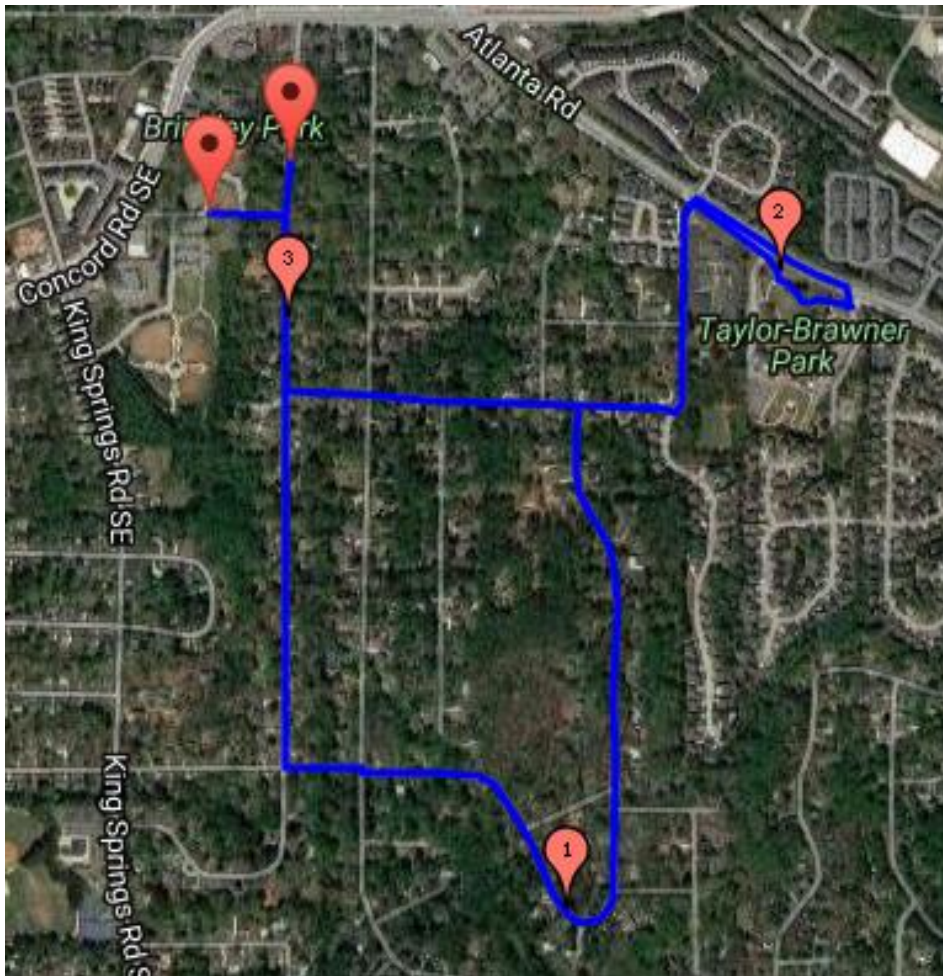

## Smyrna 5K Route #1

Distance: 3.1315 miles

- **START**- Brinkley Park
- Legion Dr to Dunn St
- Right on Dunn St
- Left on Danielle Dr
- Right on Lee St
- Left on Forrest Dr
- Forrest Dr turns into Pinetree Dr
- Right Collier Dr
- Right Atlanta Rd
- Right into Brawner Hall (path alongside Atlanta Rd)
- Left onto Atlanta Rd
- Left on Collier Dr
- Right on Dunn St.
- Go past Legion Dr., **ENDS** on Dunn St

## Smyrna 5k Route #2

Distance: 3.1125 miles

- **START**- Brinkley Park
- Legion Dr to Dunn St
- Right on Kings Springs Rd
- Right on Concord Rd
- Right on Atlanta Rd
- Right on Collier Dr.
- Right on Dunn St
- Left on Legion Dr. - **END**

### Smyrna 5k Route #3

Distance: 3.1082 miles

- **START**- Village Green Cir
- Right on Atlanta Rd
- Turn around Rondak Cir.
- **END**- Village Green Cir/Atlanta Rd